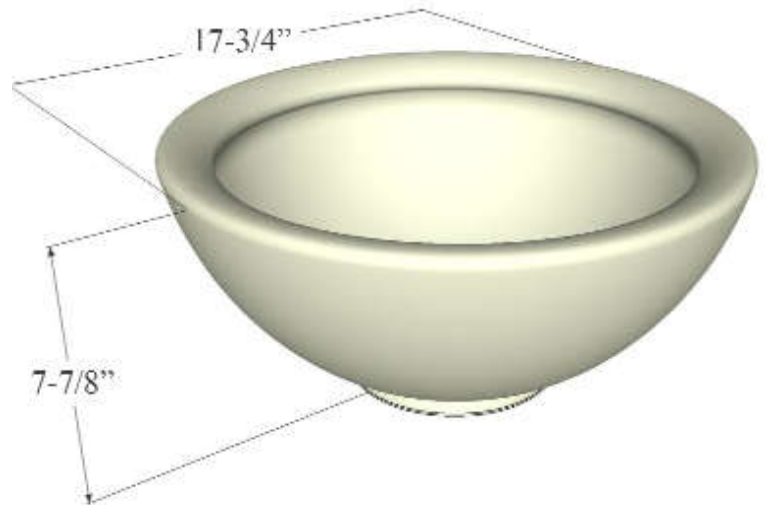

ANTIGUA ROUND VESSEL

Cat. No
7-471 & 7-471M

Teak

Top Basin Diameter: 17-3/4"
Bottom Basin Diameter: 8-3/8"
Above Counter Height: 7-7/8"

Mahogany

Interior Dimensions:

Basin interior diameter: 14"
Basin depth: 7-1/8"

Features:

- ▶ Made of natural wood
- ▶ Available in teak (7-471) or mahogany (7-471M)
- ▶ No overflow
- ▶ 2" Rim
- ▶ Use with **grid drain 5601** or **Umbrella drain UD701**

Due to the handmade nature of the products, there will be some variation in sizes, hammering and finish.